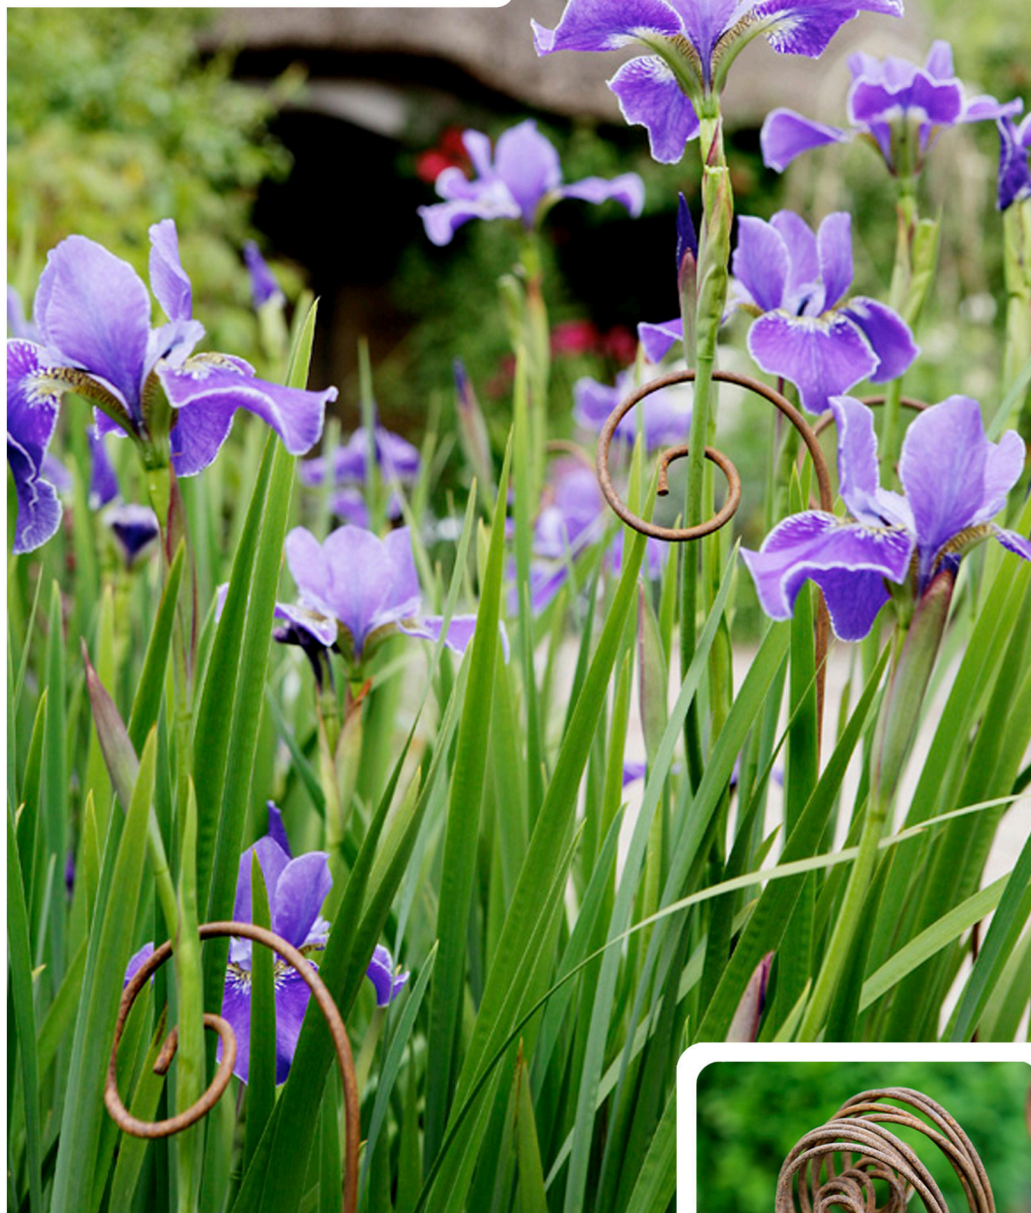

Plant Crooks

Single stem plant supports

Pot Plant Crooks
65cm tall

Medium Plant Crooks
85cm tall

Tall Plant Crooks
110cm tall

For more traditional
staking method try
our Swag Crooks
80cm tall
130cm tall
170cm tall

*These taller and
heavier gauge
Crooks, are great
for supporting
swags of bunting or
rope in the garden.*

*Try trailing stems
of rambling rose
along swags of
braided rope in the
border, extending
the spread of a
climber along a
boundary fence and
draw out the floral
splash.*

Plant Crooks photographed at RHS Rosemoor, Devon

A genius 'no-string' design, previously spotted by Rachel de Thame as her "favourite find" at Gardeners World Live, when on display in the Angie Turner Silver Medal award winning 'Peek-a-boo' show garden.

Simply push in a Plant Crook and flex a stem into the scroll, ta-da.

Made of solid steel wire with a natural rust finish.
Plant Crooks sold in packs of 4,
Swag Crooks sold in packs of 5.

Plant Belles 
Designed and handcrafted in Devon