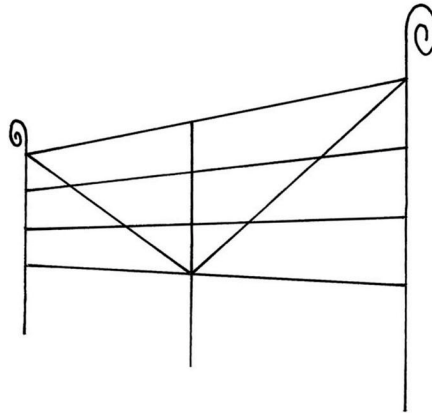

# Plant Tunnels, Edging, Labels & Crooks

**Edging Gate**  
50cm tall, 80cm wide  
(height above ground 31cm)

**Grande Edging Gate**  
62cm tall, 100cm wide  
(height above ground 38cm)

**Plant Tunnel**  
55cm tall, 50cm wide  
Sold in packs of 5 (canes not included)

**Grande Plant Tunnel**  
75cm tall, 60cm wide  
Sold in packs of 5 (canes not included)

**Plant Crooks**  
65cm tall  
85cm tall  
110cm tall  
Sold in packs of 4

**Plant Labels**  
hanging slate 5x15cm  
mini crooks 34cm tall  
Sold in packs of 5

**Edging Hoops**  
50cm tall, 38cm wide  
Sold in packs of 10