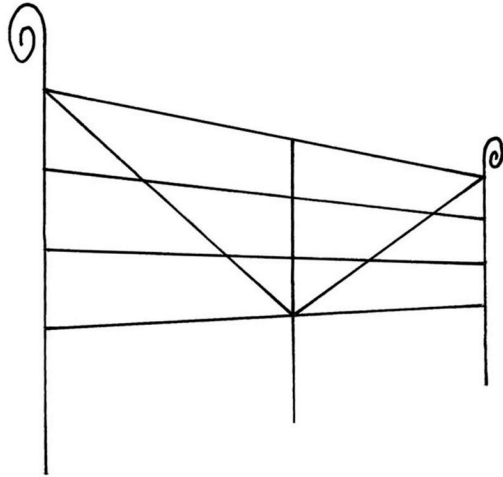

# Plant Tunnels, Edging, Labels & Crooks

**Edging Gate**  
50cm tall, 80cm wide  
(height above ground 31cm)

**Grande Edging Gate**  
62cm tall, 100cm wide  
(height above ground 38cm)

**Plant Tunnel**  
55cm tall, 50cm wide  
Sold in packs of 5 (canes not included)

**Grande Plant Tunnel**  
75cm tall, 60cm wide  
Sold in packs of 5 (canes not included)

**Plant Crooks**  
65cm tall  
85cm tall  
110cm tall  
Sold in packs of 4

**Plant Labels**  
hanging slate 5x15cm  
mini crooks 34cm tall  
Sold in packs of 5

**Edging Hoops**  
50cm tall, 38cm wide  
Sold in packs of 10