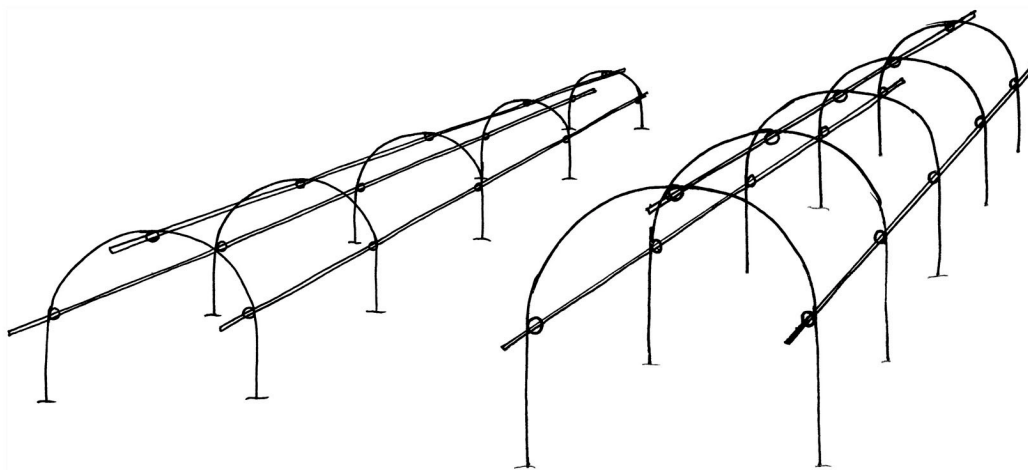

# Plant Tunnels, Edging, Labels & Crooks

**Edging Gate**  
50cm tall, 80cm wide  
(height above ground 31cm)

**Grande Edging Gate**  
62cm tall, 100cm wide  
(height above ground 38cm)

**Plant Tunnel**  
55cm tall, 50cm wide  
Sold in packs of 5 (canes not included)

**Grande Plant Tunnel**  
75cm tall, 60cm wide  
Sold in packs of 5 (canes not included)

**Plant Crooks**  
65cm tall  
85cm tall  
110cm tall  
Sold in packs of 4

**Plant Labels**  
hanging slate 5x15cm  
mini crooks 34cm tall  
Sold in packs of 5

**Edging Hoops**  
50cm tall, 38cm wide  
Sold in packs of 10