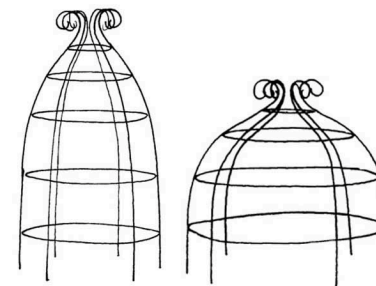

# New Plant Belle Designs for 2012

Introducing Sidney & the New Gertrude

'New Gertrude' prototype, photographed here with the original smaller 'Gertrude'

'Sidney' prototype, our tallest border Belle, photographed here with 'Ernest'

**Sidney**  
87cm tall, 46cm wide

**New Gertrude**  
52cm tall, 54cm wide

 **Flower Power**  
PLANT BELLES